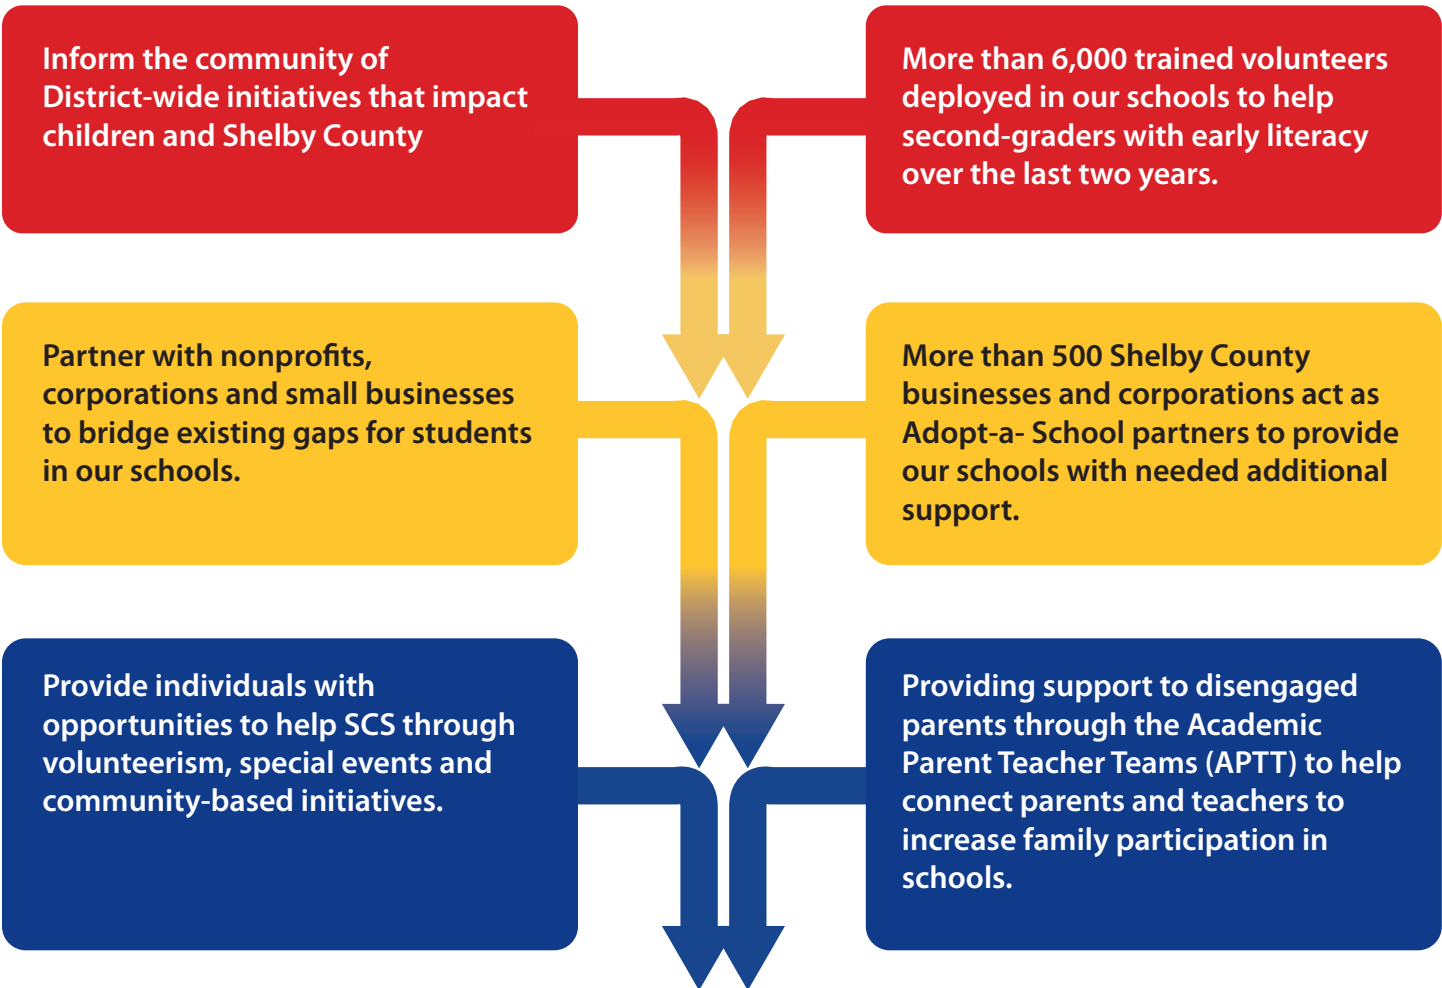

HOW WE CONNECT

OUR IMPACT

HOW YOU CAN HELP